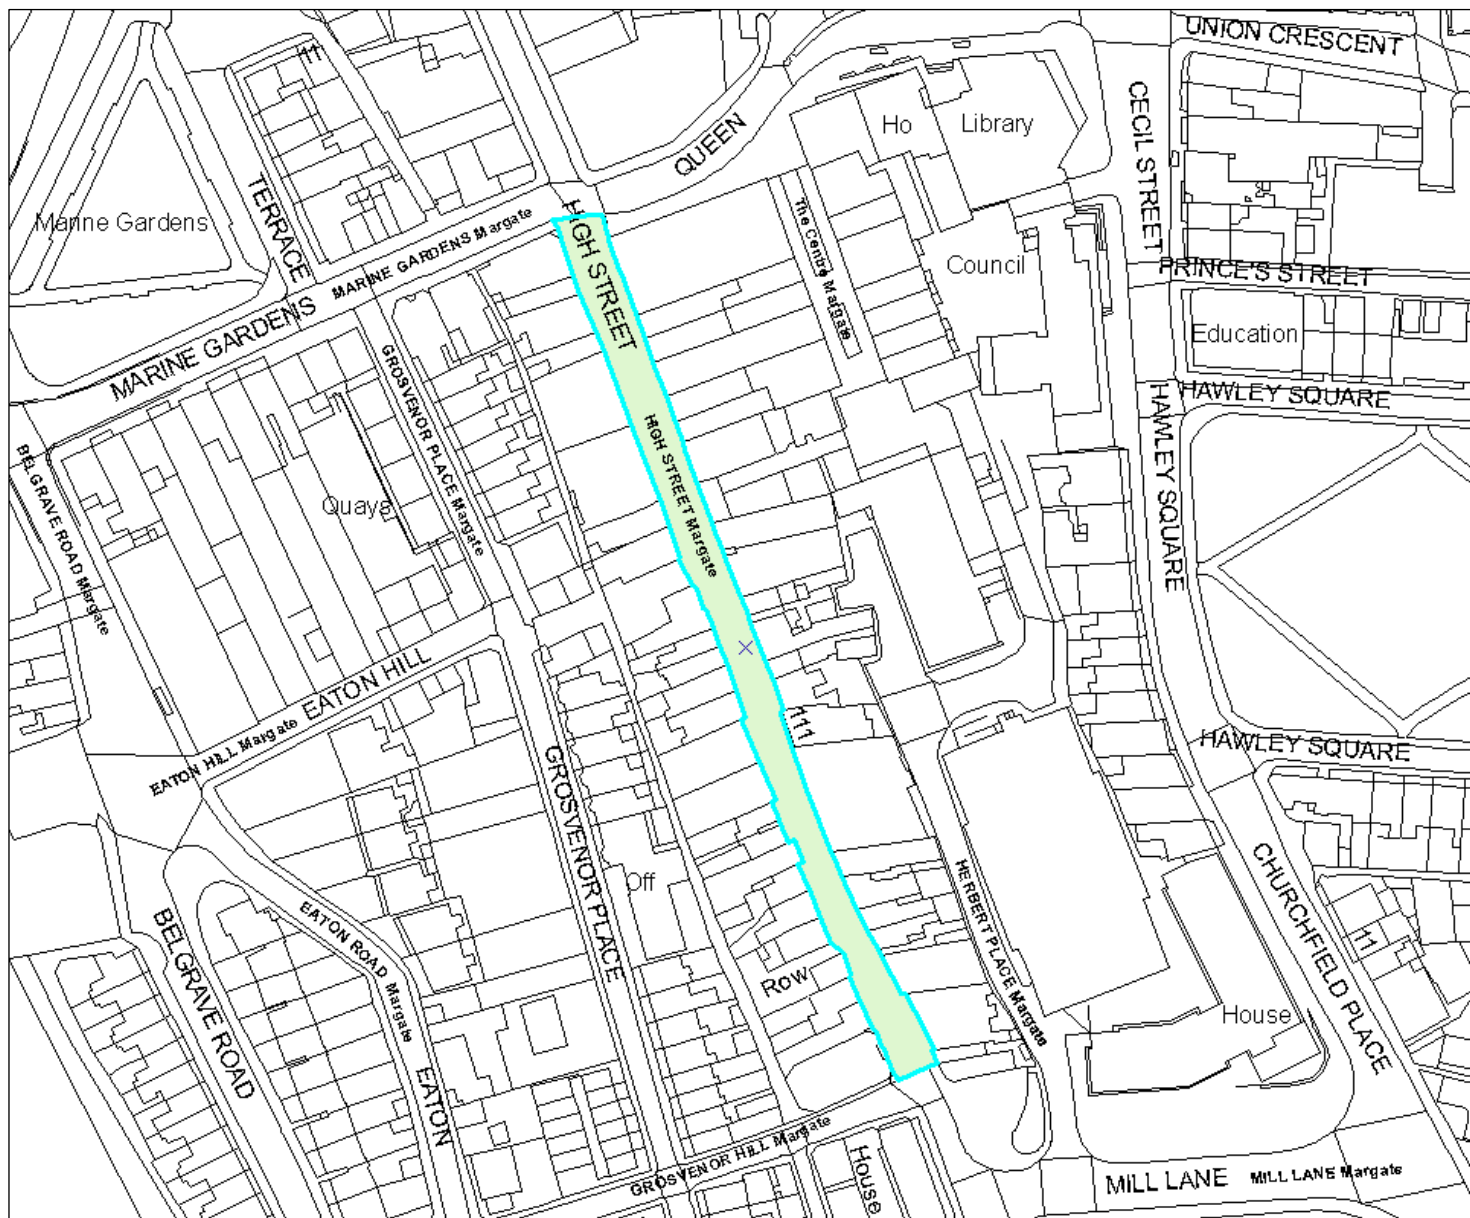

Margate Pedestrian Area

Margate Pedestrian Area

10am until 4pm, every day prohibition of driving

No waiting at any time

SLI 100018261